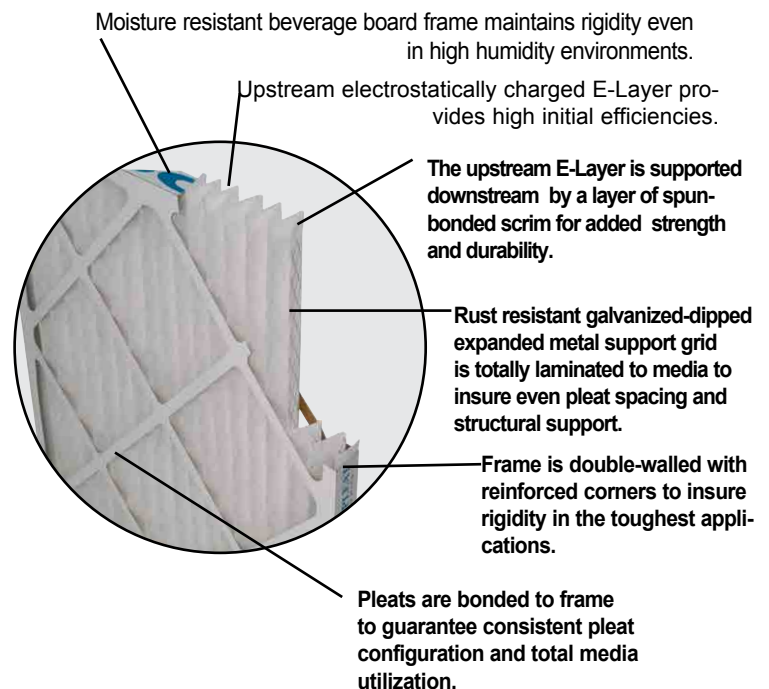

Multi-Pleat Green13 Construction